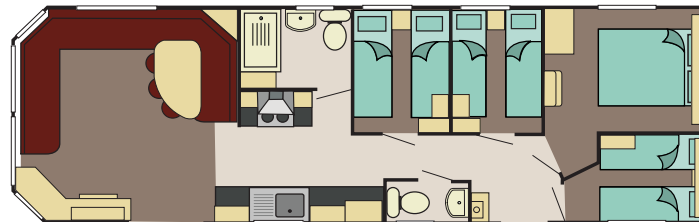

OPTIONAL FEATURES

- Extra insulation
- Pre galvanised chassis

37 x 12 4 Bed

39 x 12 4 Bed