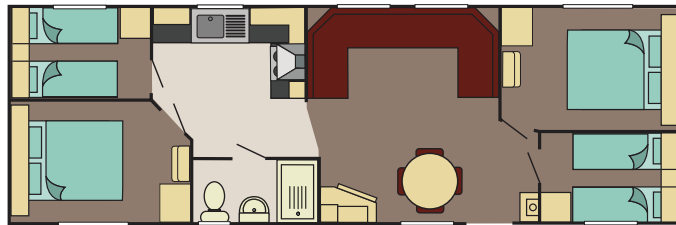

Bromley Deluxe

The Bromley Deluxe is comfortable and spacious, the modern styling and fabrics give this holiday home a welcoming appeal, an ideal family holiday home. The modern fitted kitchen with full oven and grill allow easy transfer to the spacious dinette style eating area. This spacious layout will give you the space needed for that perfect large family break away, so just relax and enjoy the comfort.

STANDARD FEATURES

- Steel pantile pitched roof
- Upvc double glazing
- Exterior light
- Vaulted ceilings throughout
- Domestic interior doors
- Lagged pipes
- Feature electric fire
- Gas oven and grill
- Microwave space
- Spacious shower
- Thermostatic shower mixer
- Stainless steel canopy cooker hood
- Gas central heating

OPTIONAL FEATURES

- Extra insulation
- Pre galvanised chassis

37 x 12 4 Bed

39 x 12 4 Bed