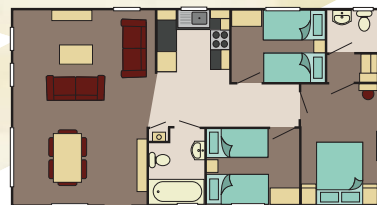

The Superior Lodge has a light and spacious bathroom with a shower above the bath plus a second shower room featuring a large shower enclosure; both include mirrored cabinets and dual flush toilets.

If you are after a Twin unit that has everything the Superior Lodge is the home to view.

40 x 16 3 Bed

32 x 20 2 Bed

37 x 20 3 Bed

30 x 20 2 Bed

34 x 16 2 Bed

28 x 16 2 Bed